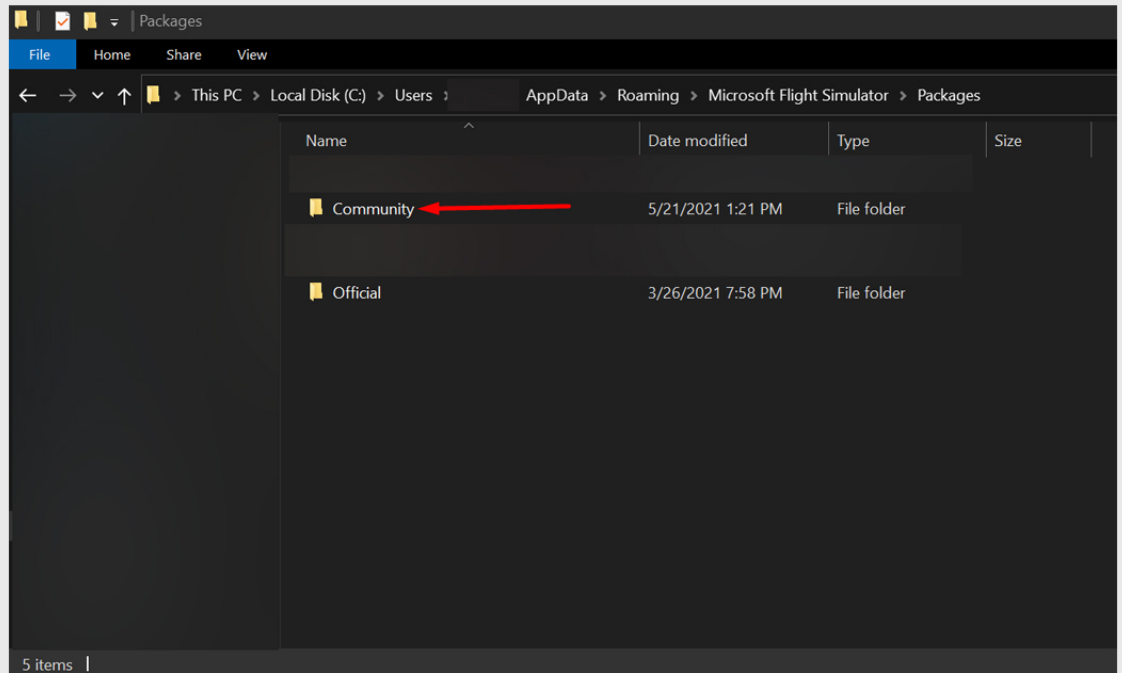

INSTALLATION (cont.)

2. Inside the "Packages" folder, select the "Community" folder

3. Place the unzipped "Terrapearl - Molokai (PHMK)" folder inside the "Community" folder.