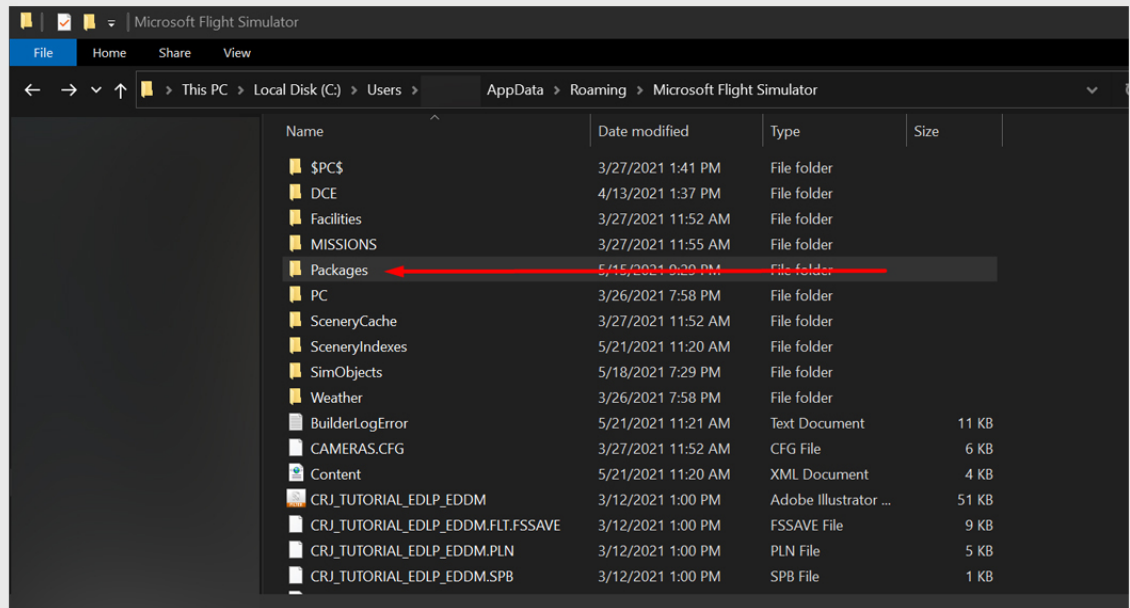

INSTALLATION

If you purchased our addon from a third-party store, please follow the instructions provided by them to install via their installer.

If you purchased your addon from our shop, please follow the steps below.

To install the scenery package, simply unzip “Terrapearl - Molokai (PHMK)” into your Microsoft Flight Simulator’s **/packages/community** folder.

NOTE: If you need to know where your main Flight Simulator directory is located, please refer to the section “Microsoft Flight Simulator Directory Location” below.

1. Locate your main Flight Simulator folder and select "Packages"